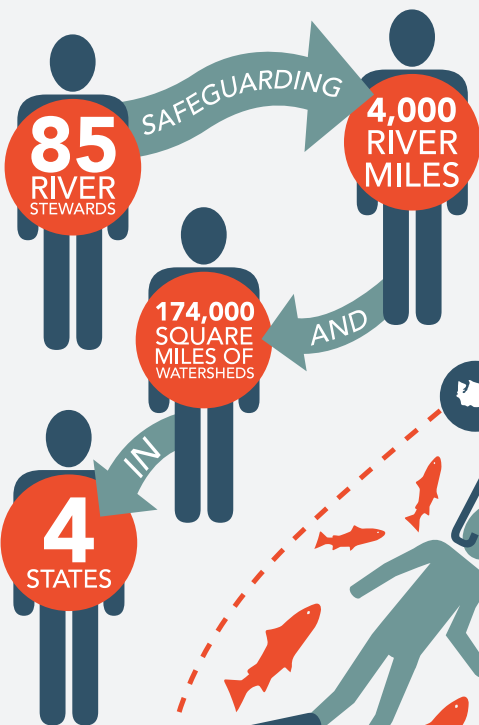

HOMEWATERS
Celebrating Wild
FOR TWENTY YEARS

2016
ANNUAL REPORT
NATIVE FISH SOCIETY

2016 BY THE NUMBERS

PROTECTED 101,000 ACRES

OF PUBLIC LANDS IN SOUTHWEST OREGON FROM THE THREAT OF **3 PROPOSED** STRIP MINES

STUDIED 533 COASTAL CUTTHROAT IN PUGET SOUND TO GAIN THE **SCIENTIFIC UNDERSTANDING** NEEDED TO PROTECT THESE WILD, NATIVE FISH

64 MILES

OF NATIVE **CUTTHROAT & RAINBOW TROUT** HABITAT ON THE **SOUTH FORK SMITH RIVER** SAFEGUARDED

IDENTIFIED

COLD WATER HABITATS & **200 MILES** OF POTENTIAL STEELHEAD HABITAT IN EEL RIVER HEADWATERS

WASHINGTON GIVES WILD STEELHEAD FREE REIGN IN **2,200 SQ. MILES** OF WATERSHEDS

SCOTT DAM CUTS OFF COLD WATER HABITATS

Then in early January 2017, this grassroots effort secured its biggest victory yet -- a 20-year mineral withdrawal that protected 101,000 acres of public lands in southwest Oregon from future mining claims. These protections not only benefit these public lands, it also protects the salmon-studded rivers found downstream including the Rogue, Smith, Illinois, Pistol and Hunter Creek.