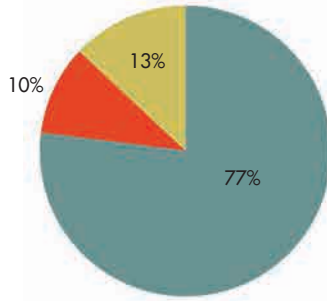

By comparing fish counts to redd counts, our campaign will achieve the holy grail of cutthroat research: the number of fish per redd! With an estimate of fish per redd, biologists, fish managers and volunteers can have science guide the management of coastal cutthroat trout!

To support the Coastal Cutthroat Campaign head to nativefishsociety.org/get-involved.

Revenue & Expenses for Fiscal Year 2016

Financial results for fiscal year ending December 31, 2016

REVENUE: \$576,078

EXPENSE: \$425,111

■ Membership: \$25,859 ■ Donations: \$271,128 ■ Development: \$42,511 ■ Mgmt./General Expense: \$55,264
 ■ Events: \$183,091 ■ Grants: \$96,000 ■ Programs: \$327,336

Additional 2016 revenue advanced the organization's strategic goals of building operating reserves equal to six months of base operating expense and a strategic reserve to allow us to be responsive to the unplanned opportunities for impact in the field. For more information contact Executive Director, Mark Sherwood at mark@nativefishsociety.org.