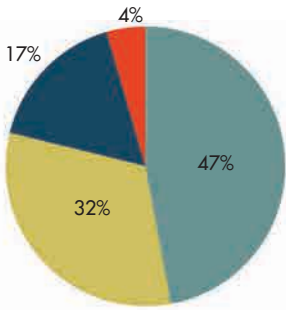

By comparing fish counts to redd counts, our campaign will achieve the holy grail of cutthroat research: the number of fish per redd! With an estimate of fish per redd, biologists, fish managers and volunteers can have science guide the management of coastal cutthroat trout!

To support the Coastal Cutthroat Campaign head to nativefishsociety.org/get-involved.

Revenue & Expenses for Fiscal Year 2016

Financial results for fiscal year ending December 31, 2016

REVENUE: \$576,078

EXPENSE: \$425,111

■ Membership: \$25,859 ■ Donations: \$271,128 ■ Development: \$42,511 ■ Mgmt./General Expense: \$55,264
 ■ Events: \$183,091 ■ Grants: \$96,000 ■ Programs: \$327,336

Additional 2016 revenue advanced the organization's strategic goals of building operating reserves equal to six months of base operating expense and a strategic reserve to allow us to be responsive to the unplanned opportunities for impact in the field. For more information contact Executive Director, Mark Sherwood at mark@nativefishsociety.org.